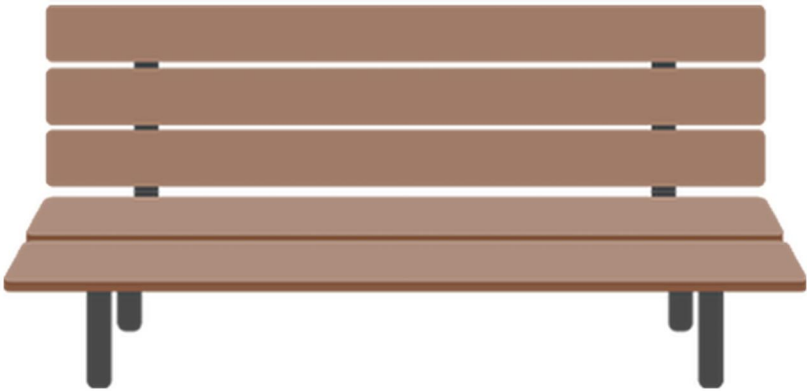

ticket

platform

train

bus

SCHEDULE	TUNE	SUT	JUN	PAY	WTW	SHAT

schedule board

waiting room

bench

ticket machine

turnstile

conductor

luggage

timetable

rail track

subway

station clock

ticket counter

passenger

escalator

departure  
board

kiosk