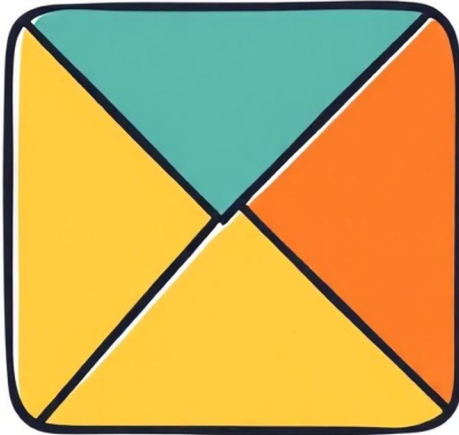

number

ruler

clock

calculator

triangle

circle

abacus

scale

dice

puzzle

Scan the QR code to
download the Giggle APP
and learn English with
500,000 kids!

square

protractor

graph

hourglass

compass

coins

cube

pie chart

blocks

tangram