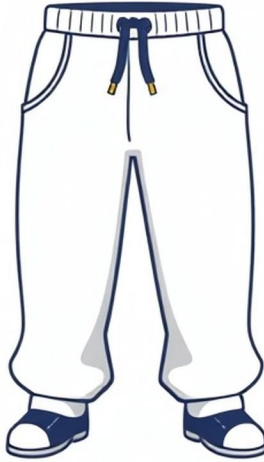

sweatshirt

hoodie

hood

drawstring

pocket

long sleeve

cotton fabric

zipper

cuff

gray

sweatshirt

pullover

logo print

warm jacket

front pocket

collar

sweatpants

fleece lining

casual top

red sweatshirt