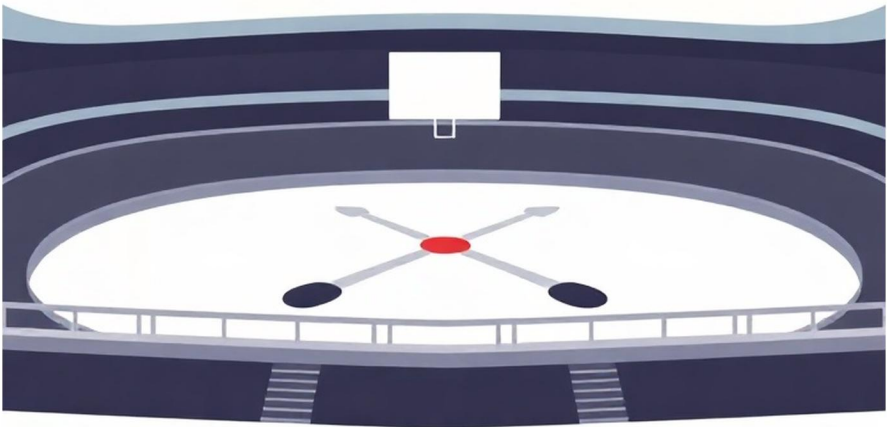

scrum cap

touchline

rugby player

team huddle

stadium